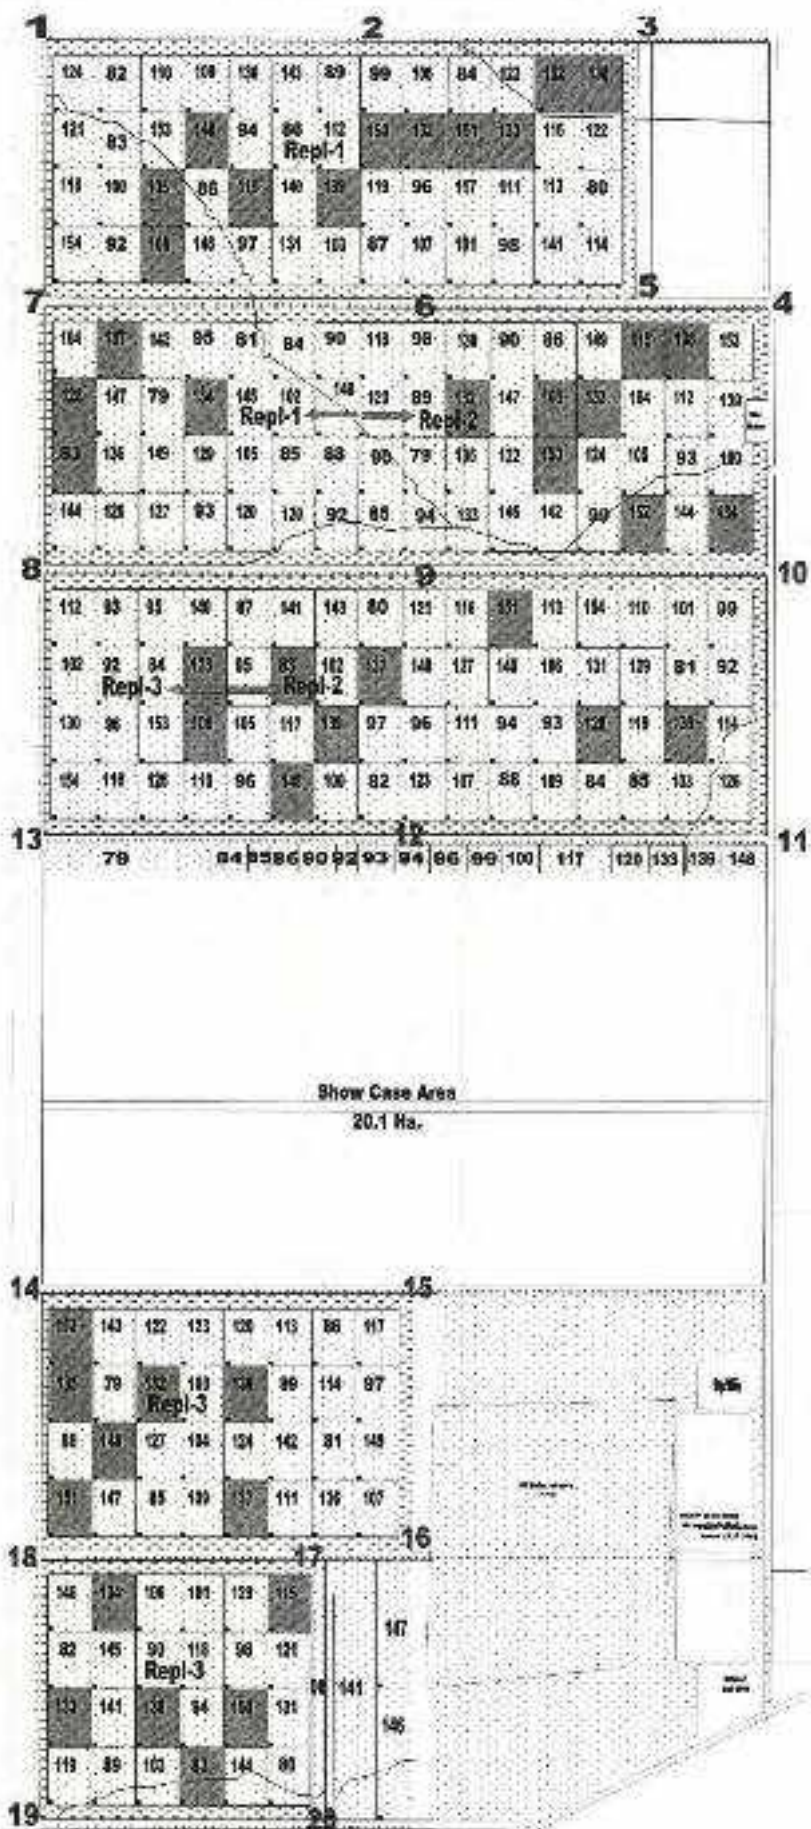

MENTERI PERTANIAN  
 REPUBLIK INDONESIA,  
  
 AMIRAN SULAIMAN

Lokasi Pohon Induk D x D2 Bakrie Seed Garden (BSG)

Palm A, B, C, D : Titik sudut blok lini

No	BSG	Palm	Koordinat	Varietas	Ket
1	138	A	N 03° 00' 56,8" / E 99° 40' 46,4"		Replikasi 1
		B	N 03° 00' 56,6" / E 99° 40' 47,7"		
		C	N 03° 00' 58,5" / E 99° 40' 47,7"		
		D	N 03° 00' 58,4" / E 99° 40' 46,4"		
2	152	A	N 03° 00' 56,8" / E 99° 40' 45,0"		Replikasi 1
		B	N 03° 00' 56,8" / E 99° 40' 46,4"		
		C	N 03° 00' 58,4" / E 99° 40' 46,4"		
		D	N 03° 00' 58,4" / E 99° 40' 44,9"		
3	133	A	N 03° 00' 54,9" / E 99° 40' 43,1"		Replikasi 1
		B	N 03° 00' 54,8" / E 99° 40' 44,7"		
		C	N 03° 00' 56,8" / E 99° 40' 45,0"		
		D	N 03° 00' 56,8" / E 99° 40' 43,3"		
4	151	A	N 03° 00' 55,1" / E 99° 40' 41,6"		Replikasi 1
		B	N 03° 00' 54,9" / E 99° 40' 43,1"		
		C	N 03° 00' 56,8" / E 99° 40' 43,3"		
		D	N 03° 00' 56,9" / E 99° 40' 41,7"		
5	132	A	N 03° 00' 55,1" / E 99° 40' 40,0"		Replikasi 1
		B	N 03° 00' 55,1" / E 99° 40' 41,6"		
		C	N 03° 00' 56,9" / E 99° 40' 41,7"		
		D	N 03° 00' 56,9" / E 99° 40' 40,1"		
6	150	A	N 03° 00' 55,1" / E 99° 40' 38,6"		Replikasi 1
		B	N 03° 00' 55,1" / E 99° 40' 40,0"		
		C	N 03° 00' 56,9" / E 99° 40' 40,1"		
		D	N 03° 00' 56,9" / E 99° 40' 38,6"		
7	139	A	N 03° 00' 53,4" / E 99° 40' 36,9"		Replikasi 1
		B	N 03° 00' 53,3" / E 99° 40' 38,4"		
		C	N 03° 00' 55,1" / E 99° 40' 38,6"		
		D	N 03° 00' 55,2" / E 99° 40' 37,0"		
8	115	A	N 03° 00' 53,5" / E 99° 40' 33,8"		Replikasi 1
		B	N 03° 00' 53,5" / E 99° 40' 35,5"		
		C	N 03° 00' 55,3" / E 99° 40' 35,4"		
		D	N 03° 00' 55,3" / E 99° 40' 33,8"		
9	148	A	N 03° 00' 55,4" / E 99° 40' 32,4"		Replikasi 1
		B	N 03° 00' 55,3" / E 99° 40' 33,8"		
		C	N 03° 00' 57,1" / E 99° 40' 34,0"		
		D	N 03° 00' 57,2" / E 99° 40' 32,4"		
10	108	A	N 03° 00' 51,9" / E 99° 40' 30,6"		Replikasi 1
		B	N 03° 00' 51,7" / E 99° 40' 32,2"		
		C	N 03° 00' 53,5" / E 99° 40' 32,3"		
		D	N 03° 00' 53,6" / E 99° 40' 30,7"		