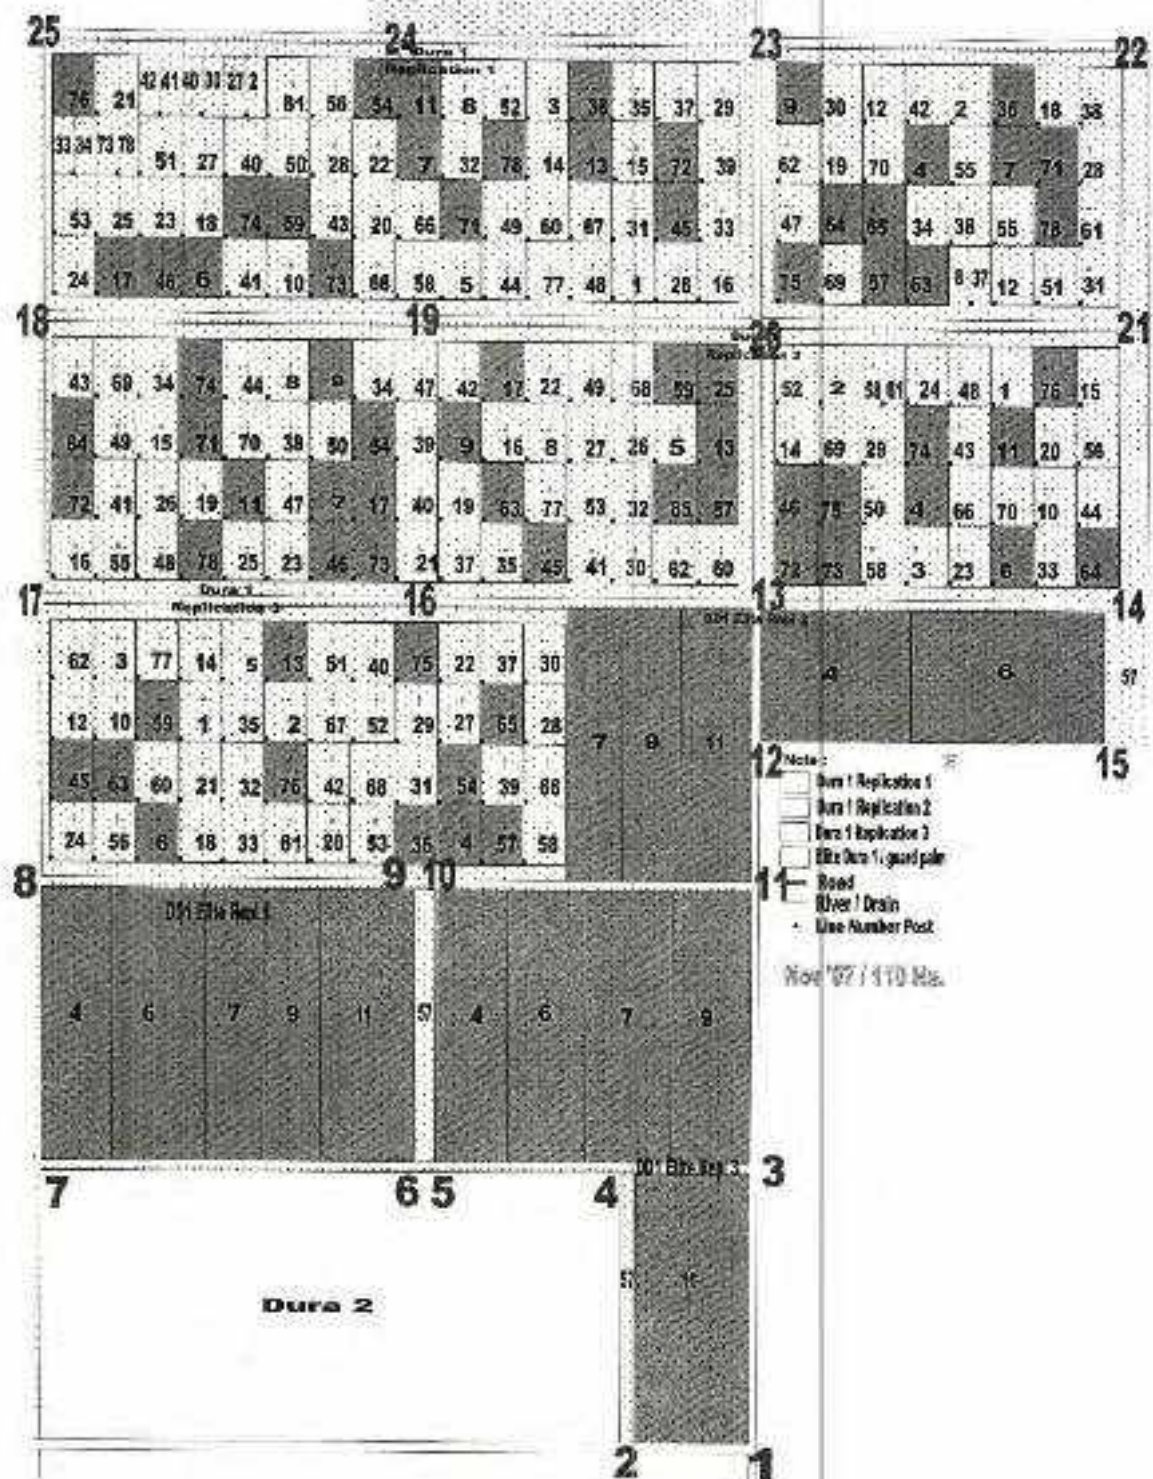

MATERI GENETIK DAN LOKASI  
 KELAPA SAWIT VARIETAS D x P THEMBA

Lokasi Pohon Induk D x D1 Bakrie Seed Garden (BSG)

No	BSG	Palm	Koordinat	Varietas	Kct
1	76	1	N 03° 01' 31,3" / E 99° 40' 28,7"	Themba/Spring	Replikasi 1
2	76	2	N 03° 01' 31,6" / E 99° 40' 28,7"	Themba/Spring	Replikasi 1
3	76	4	N 03° 01' 31,2" / E 99° 40' 28,7"	Themba/Spring	Replikasi 1
4	76	5	N 03° 01' 32,5" / E 99° 40' 28,7"	Themba/Spring	Replikasi 1
5	76	6	N 03° 01' 32,7" / E 99° 40' 28,9"	Themba/Spring	Replikasi 1
6	76	7	N 03° 01' 31,4" / E 99° 40' 28,9"	Themba/Spring	Replikasi 1
7	76	8	N 03° 01' 31,7" / E 99° 40' 29,0"	Themba/Spring	Replikasi 1
8	76	9	N 03° 01' 32,1" / E 99° 40' 28,9"	Themba/Spring	Replikasi 1
9	76	10	N 03° 01' 32,4" / E 99° 40' 28,9"	Themba/Spring	Replikasi 1
10	76	13	N 03° 01' 31,3" / E 99° 40' 29,2"	Themba/Spring	Replikasi 1
11	76	14	N 03° 01' 31,6" / E 99° 40' 29,2"	Themba/Spring	Replikasi 1
12	76	16	N 03° 01' 32,1" / E 99° 40' 29,3"	Themba/Spring	Replikasi 1
13	76	17	N 03° 01' 32,4" / E 99° 40' 29,2"	Themba/Spring	Replikasi 1
14	76	19	N 03° 01' 31,4" / E 99° 40' 29,4"	Themba/Spring	Replikasi 1
15	76	20	N 03° 01' 31,7" / E 99° 40' 29,4"	Themba/Spring	Replikasi 1
16	76	21	N 03° 01' 32,0" / E 99° 40' 29,5"	Themba/Spring	Replikasi 1
17	76	22	N 03° 01' 32,3" / E 99° 40' 29,5"	Themba/Spring	Replikasi 1
18	76	23	N 03° 01' 32,6" / E 99° 40' 29,5"	Themba/Spring	Replikasi 1
19	76	24	N 03° 01' 32,8" / E 99° 40' 29,5"	Themba/Spring	Replikasi 1
20	76	25	N 03° 01' 31,1" / E 99° 40' 29,7"	Themba/Spring	Replikasi 1
21	76	26	N 03° 01' 31,5" / E 99° 40' 29,8"	Themba/Spring	Replikasi 1
22	76	27	N 03° 01' 31,8" / E 99° 40' 29,8"	Themba/Spring	Replikasi 1
23	76	29	N 03° 01' 32,4" / E 99° 40' 29,8"	Themba/Spring	Replikasi 1
24	76	32	N 03° 01' 31,7" / E 99° 40' 30,0"	Themba/Spring	Replikasi 1
25	76	34	N 03° 01' 32,3" / E 99° 40' 30,0"	Themba/Spring	Replikasi 1
26	76	35	N 03° 01' 32,5" / E 99° 40' 30,1"	Themba/Spring	Replikasi 1
27	76	36	N 03° 01' 32,8" / E 99° 40' 30,0"	Themba/Spring	Replikasi 1
28	17	1	N 03° 01' 25,9" / E 99° 40' 30,0"	Themba/Spring	Replikasi 1
29	17	3	N 03° 01' 26,4" / E 99° 40' 30,1"	Themba/Spring	Replikasi 1
30	17	5	N 03° 01' 27,0" / E 99° 40' 30,2"	Themba/Spring	Replikasi 1
31	17	6	N 03° 01' 27,3" / E 99° 40' 30,2"	Themba/Spring	Replikasi 1
32	17	7	N 03° 01' 26,0" / E 99° 40' 30,3"	Themba/Spring	Replikasi 1
33	17	9	N 03° 01' 26,5" / E 99° 40' 30,3"	Themba/Spring	Replikasi 1
34	17	10	N 03° 01' 26,9" / E 99° 40' 30,4"	Themba/Spring	Replikasi 1
35	17	13	N 03° 01' 25,7" / E 99° 40' 30,7"	Themba/Spring	Replikasi 1
36	17	14	N 03° 01' 26,1" / E 99° 40' 30,6"	Themba/Spring	Replikasi 1
37	17	15	N 03° 01' 26,5" / E 99° 40' 30,4"	Themba/Spring	Replikasi 1
38	17	16	N 03° 01' 26,8" / E 99° 40' 30,5"	Themba/Spring	Replikasi 1
39	17	20	N 03° 01' 26,2" / E 99° 40' 30,5"	Themba/Spring	Replikasi 1
40	17	21	N 03° 01' 26,6" / E 99° 40' 30,6"	Themba/Spring	Replikasi 1